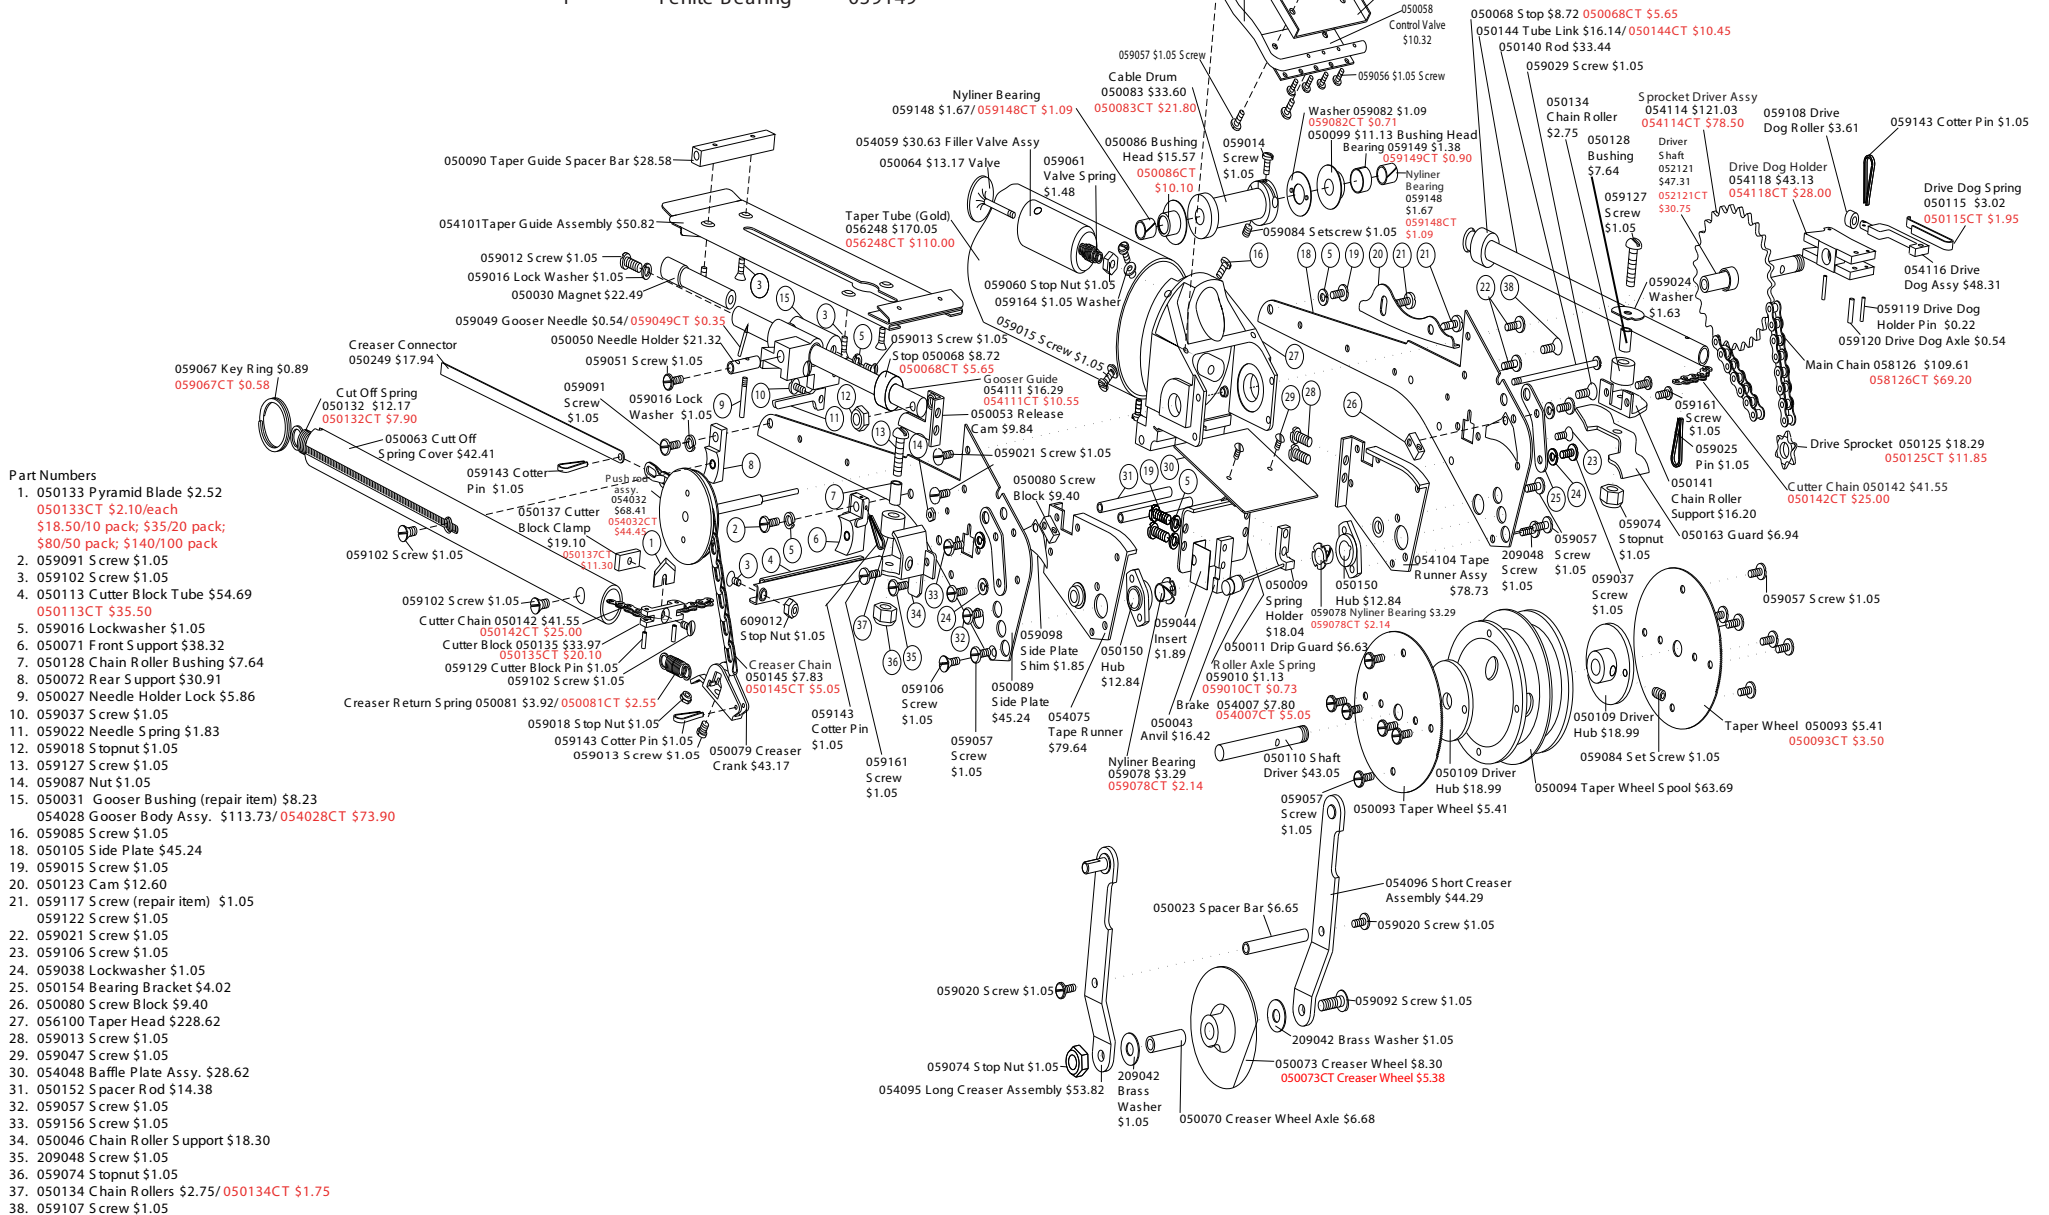

2008 TAPE TECH TAPER DIAGRAM 1 of 2

Price Subject To Change Without Notice

TAPER REPAIR KIT 501-A List Price: **\$40.65**
 501-ACT List Price: **\$26.40**

TAPER REPAIR KIT 502-A List Price: **\$43.95**
 TAPER REPAIR KIT 502-ACT List Price: **\$28.50**

Qty	Part Description	Part Number
1	Spring Creaser Retainer	050081F
1	Spring Drive Dog	050115F
10	Pyramid Blade	050133
1	Cable	054209F
2	Roller Axle Spring	059010
2	Locking Roller Assy	054007
3	Needle Gooser	059049

Qty	Part Description	Part Number
1	Bushing, Head	050086F
2	Taper Wheel	050093F
1	Bushing Head	050099F
1	Spring Drive Dog	050115F
1	Roller Axle Spring	059010
2	Bearing Nyliner	059078
1	Drum Washer	059082
2	Nyliner Bearing	059148
1	Tenite Bearing	059149

- Part Numbers**
- 050133 Pyramid Blade \$2.52
 050133CT \$2.10/each
 \$18.50/10 pack; \$35.20 pack;
 \$80.50 pack; \$140/100 pack
 - 059091 Screw \$1.05
 - 059102 Screw \$1.05
 - 050113 Cutter Block Tube \$54.69
 050113CT \$35.50
 - 059016 Lockwasher \$1.05
 - 050071 Front Support \$38.32
 - 050128 Chain Roller Bushing \$7.64
 - 050072 Rear S support \$30.91
 - 050027 Needle Holder Lock \$5.86
 - 059037 Screw \$1.05
 - 059022 Needle Spring \$1.83
 - 059018 S topnut \$1.05
 - 059127 Screw \$1.05
 - 059087 Nut \$1.05
 - 050031 Gooser Bushing (repair item) \$8.23
 054028 Gooser Body Assy. \$113.73/054028CT \$73.90
 - 059085 Screw \$1.05
 - 050105 Side Plate \$45.24
 - 059015 Screw \$1.05
 - 050123 Cam \$12.60
 - 059117 S screw (repair item) \$1.05
 059122 Screw \$1.05
 - 059021 Screw \$1.05
 - 059106 Screw \$1.05
 - 059038 Lockwasher \$1.05
 - 050154 Bearing Bracket \$4.02
 - 050080 Screw Block \$9.40
 - 056100 Taper Head \$228.62
 - 059013 Screw \$1.05
 - 059047 Screw \$1.05
 - 054048 Baffle Plate Assy. \$28.62
 - 050152 Spacer Rod \$14.38
 - 059057 Screw \$1.05
 - 059156 Screw \$1.05
 - 050046 Chain Roller Support \$18.30
 - 209048 S screw \$1.05
 - 059074 S topnut \$1.05
 - 050134 Chain Rollers \$2.75/050134CT \$1.75
 - 059107 Screw \$1.05